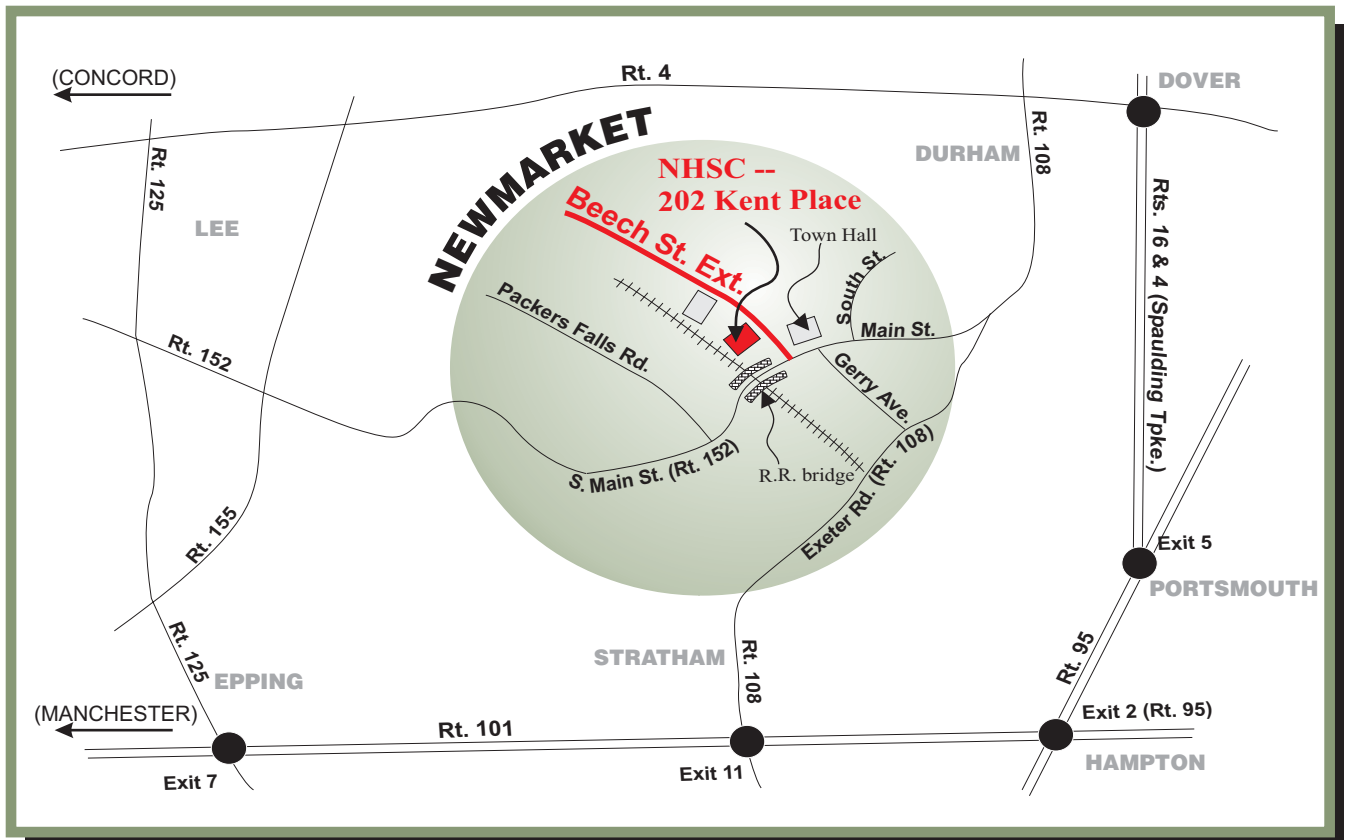

## FROM RT. 95

Take Exit 2/Rt. 101 West. Travel approximately 4 miles to Exit 11/Rt. 108. Travel north approximately 5.5 miles (through Stratham) to Newmarket. Bear left at the sign for Rt. 152 (Gerry Ave.). At Main Street turn left, then quickly right onto Beech Street Extension. Kent Place is on your left; NHSC's door is at the back of the first building, on your left.

## FROM ROCHESTER, DOVER

Take Rt. 16 South/Spaulding Tpke. to Dover, Exit 7/Rt. 108 South. Travel approximately 7 miles to Newmarket (through Durham). At the junction of Rt. 108 and Rt. 152, bear right on Rt. 152. Take the second right onto Beech Street Extension (Town Hall is on your right). Follow the instructions above ("From Rt. 95").

## FROM MANCHESTER

Take Rt. 101 East to Exit 7/Rt. 125 and travel north approximately 5 miles to Rt. 155 and bear right; travel approximately 1 mile and turn right onto Rt. 152. Travel approximately 4 miles to Newmarket. After the railroad bridge turn left immediately onto Beech Street Extension and follow the instructions above ("From Rt. 95").

## FROM CONCORD

Take Rt. 4 East approximately 24 miles to Rt. 125 South (Lee traffic circle). Travel approximately 3.5 miles to Rt. 152/Stage Rd. and turn left. Travel approximately 5 miles to Newmarket. After the railroad bridge turn left immediately onto Beech Street Extension and follow the instructions above ("From Rt. 95").